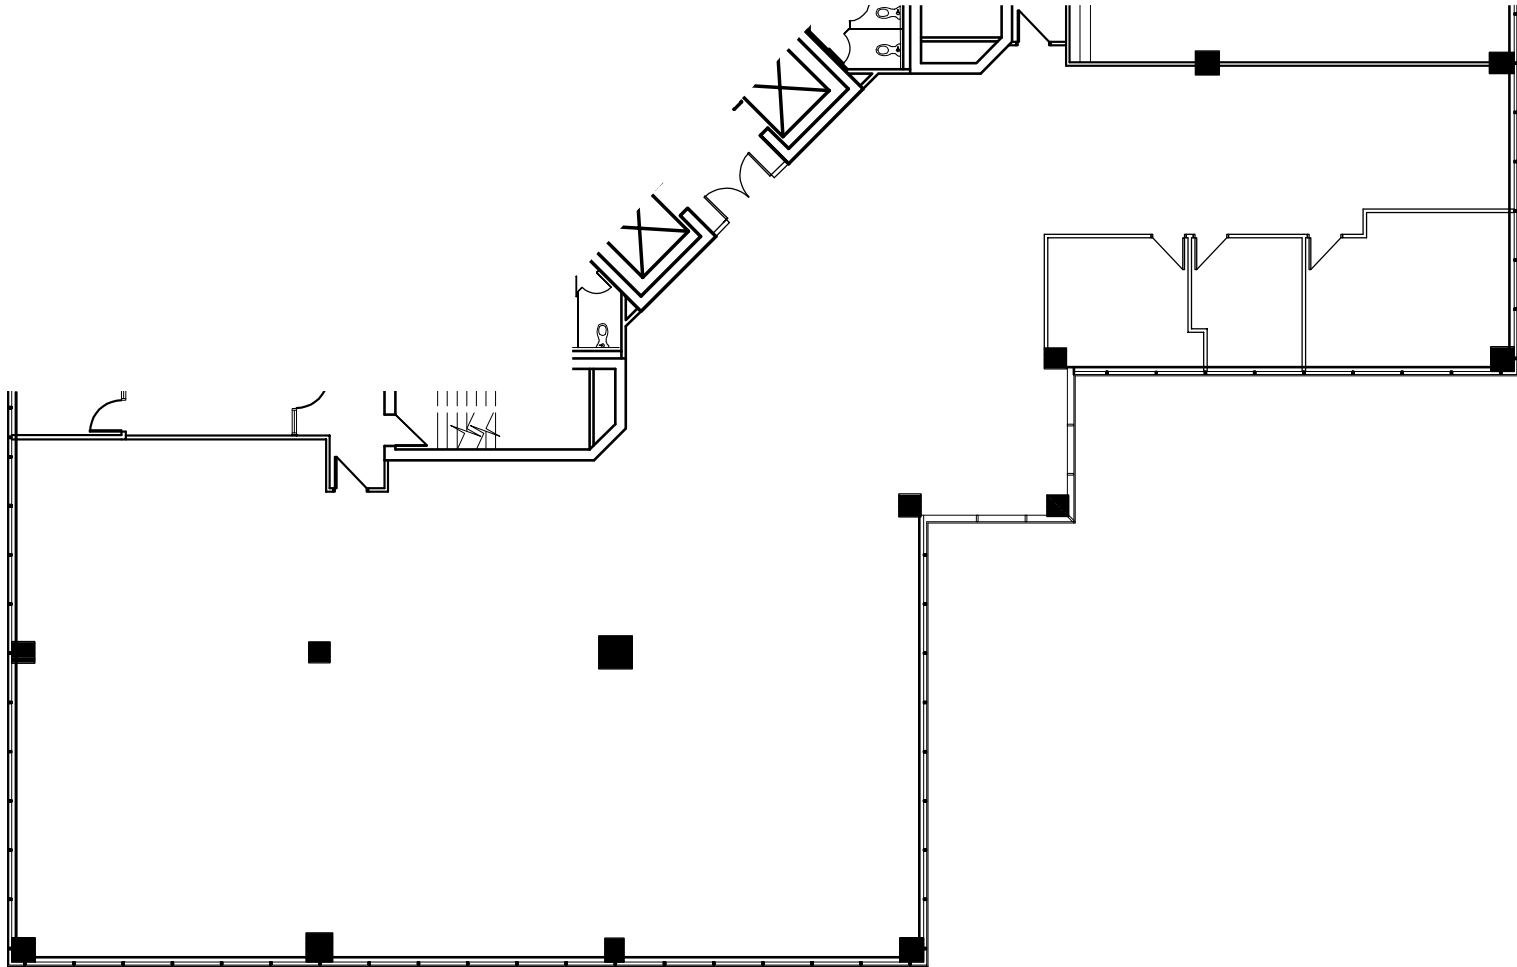

SKY HARBOR TOWERS

4605 E. ELWOOD STREET, PHOENIX AZ

SUITE 550 | ±8,800 SF

NEWMARK

The information contained herein has been obtained from sources deemed reliable but has not been verified and no guarantee, warranty or representation, either express or implied, is made with respect to such information. Terms of sale or lease and availability are subject to change or withdrawal without notice.